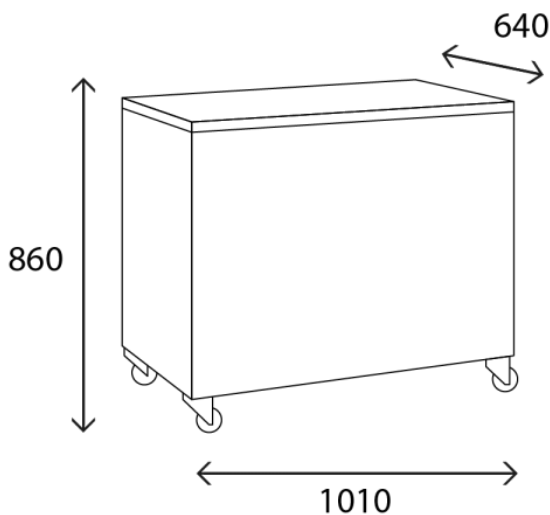

## bahut botellersos fridge - tefcold

C5421R

Practical white lacquered inner lining: 4 wheels, 2 of which have brakes / drain plug inside.

Its undeniable advantages: this chest fridge offers a very large storage capacity as well as a large door opening to store a full carton of drinks. She will keep your drinks at the temperature of your choice. On request: a stainless steel transport frame is also available to safely transport your box during your various events, the frame is also stackable.

## Technical Specifications

<b>TYPE OF INSTALLATION</b>	TO BE PLACED
<b>MEASUREMENT DIMENSIONS (MM)</b>	L.1010 x d.640 x h.860
<b>FEET</b>	4 wheels, 2 of which have brakes
<b>COLD</b>	Static
<b>DOOR</b>	
<b>USEFUL CAPACITY (L)</b>	261
<b>TEMPERATURE RANGE (°C)</b>	
<b>REFRIGERANT FLUID</b>	R600A
<b>WEIGHT (KG)</b>	61
<b>THERMOSTAT (TEMPÉRATURE DE LA RÉSERVE FROID)</b>	mechanical