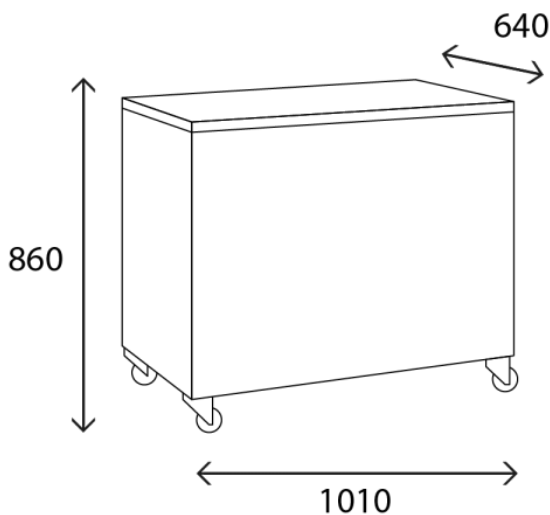

bahut botellersos fridge - tefcold

C5421R

Practical white lacquered inner lining: 4 wheels, 2 of which have brakes / drain plug inside.

Its undeniable advantages: this chest fridge offers a very large storage capacity as well as a large door opening to store a full carton of drinks. She will keep your drinks at the temperature of your choice. On request: a stainless steel transport frame is also available to safely transport your box during your various events, the frame is also stackable.

Technical Specifications

TYPE OF INSTALLATION	TO BE PLACED
MEASUREMENT DIMENSIONS (MM)	L.1010 x d.640 x h.860
FEET	4 wheels, 2 of which have brakes
COLD	Static
DOOR	
USEFUL CAPACITY (L)	261
TEMPERATURE RANGE (°C)	
REFRIGERANT FLUID	R600A
WEIGHT (KG)	61
THERMOSTAT (TEMPÉRATURE DE LA RÉSERVE FROID)	mechanical