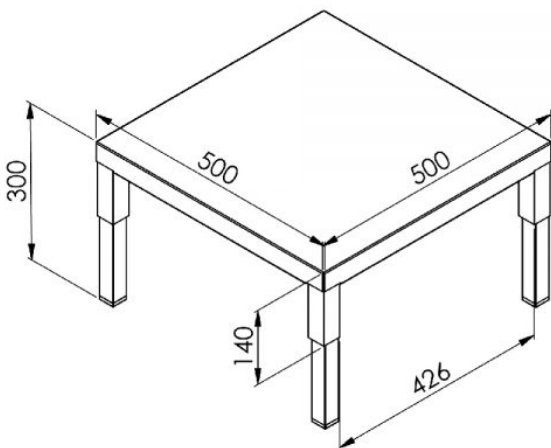

## Chassis 4 feet of 350mm

for units 1 - 2 - 3 - 4 - 5 - 6 - 7 TBG

D8241

MADE IN FRANCE

CUSTOM MADE

To accommodate your cooling unit we offer a range of robust stainless steel frames.

## Technical Specifications

VERTICAL DIMENSION (MM)	500 x 500 x 300
-------------------------	-----------------

To discover more about this product, scan this QR code.