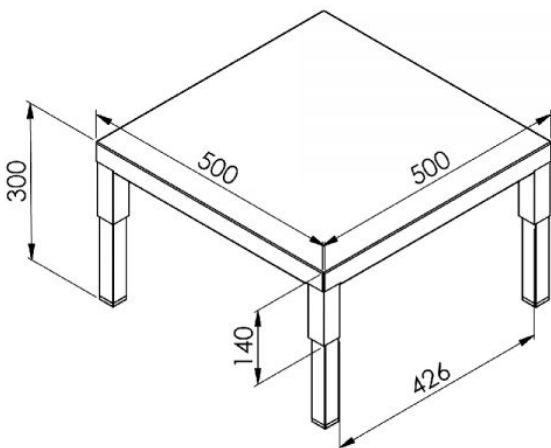

Chassis 4 feet of 350mm

for units 1 - 2 - 3 - 4 - 5 - 6 - 7 TBG

D8241

MADE IN FRANCE

CUSTOM MADE

To accommodate your cooling unit we offer a range of robust stainless steel frames.

Technical Specifications

VERTICAL DIMENSION (MM)	500 x 500 x 300
-------------------------	-----------------