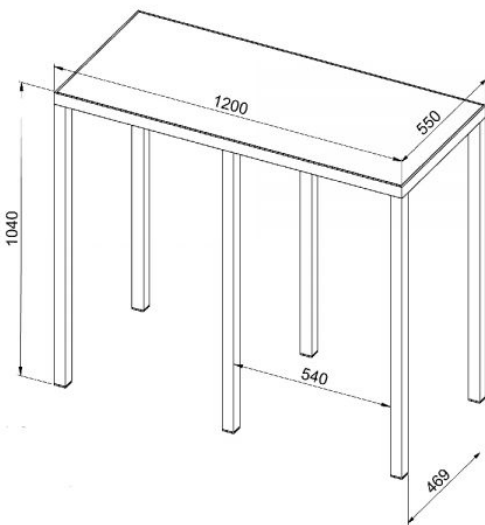

Chassis 6 feet of 1000mm

for units 1 - 2 - 3 - 4 - 5 - 6 - 7 TBG

D8290M

MADE IN FRANCE

CUSTOM MADE

To accommodate your cooling unit we offer a range of robust stainless steel frames.

Technical Specifications

| | |
|-------------------------|-------------------|
| VERTICAL DIMENSION (MM) | 1200 x 550 x 1040 |
|-------------------------|-------------------|

To discover more about this product, scan this QR code.