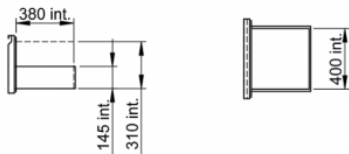

# FRIONOR refrigerated back bar

3 solid doors 2 drawers

C5365

Intérieur de porte

Tiroir

## Technical Specifications

TYPE OF INSTALLATION	
MEASUREMENT DIMENSIONS (MM)	L. 2542 x d. 513 x h. 860
MODULE	
FINITION	
NUMBER OF RACK(S)	
NOMBRE BOUTEILLES / CANNETTES PAR MODULE	
COLD	Ventilated
GROUP	On the right
CLOSING	BY KEY
DEFROSTING	Automatic
USEFUL CAPACITY (L)	605
LIGHTING	LED
SOUND LEVEL (DBA)	42
TEMPERATURE RANGE (°C)	2 to 10
REFRIGERANT FLUID	R290
WEIGHT (KG)	
POWER (W)	320
POWER SUPPLY	