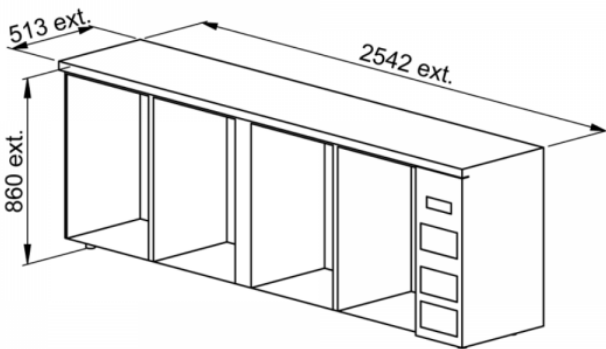

# FRIONOR refrigerated back bar

3 solid doors 2 drawers

C5365

Intérieur de porte

Tiroir

## Technical Specifications

TYPE OF INSTALLATION	
MEASUREMENT DIMENSIONS (MM)	L. 2542 x d. 513 x h. 860
MODULE	
FINITION	
NUMBER OF RACK(S)	
NOMBRE BOUTEILLES / CANNETTES PAR MODULE	
COLD	Ventilated
GROUP	On the right
CLOSING	BY KEY
DEFROSTING	Automatic
USEFUL CAPACITY (L)	605
LIGHTING	LED
SOUND LEVEL (DBA)	42
TEMPERATURE RANGE (°C)	2 to 10
REFRIGERANT FLUID	R290
WEIGHT (KG)	
POWER (W)	320
POWER SUPPLY	