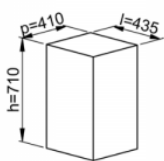

# FRIONOR refrigerated back bar

3 solid doors 2 drawers

C5365

Intérieur de porte

Tiroir

## Technical Specifications

TYPE OF INSTALLATION	
MEASUREMENT DIMENSIONS (MM)	L. 2542 x d. 513 x h. 860
MODULE	
FINITION	
NUMBER OF RACK(S)	
NOMBRE BOUTEILLES / CANNETTES PAR MODULE	
COLD	Ventilated
GROUP	On the right
CLOSING	BY KEY
DEFROSTING	Automatic
USEFUL CAPACITY (L)	605
LIGHTING	LED
SOUND LEVEL (DBA)	42
TEMPERATURE RANGE (°C)	2 to 10
REFRIGERANT FLUID	R290
WEIGHT (KG)	
POWER (W)	320
POWER SUPPLY	