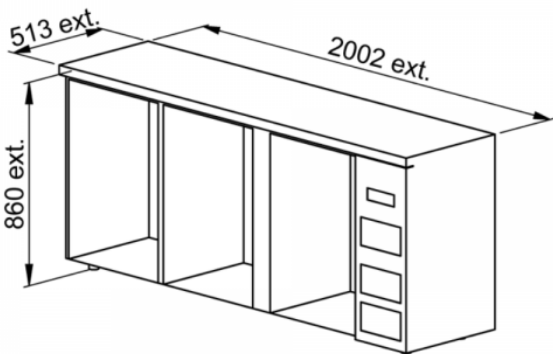

FRIONOR refrigerated back bar

6 Drawers

C5372

Intérieur
de porte

Tiroir

Technical Specifications

TYPE OF INSTALLATION	
MEASUREMENT DIMENSIONS (MM)	L. 2002 x d.513 x h.860
MODULE	
FINITION	
NUMBER OF RACK(S)	
NOMBRE BOUTEILLES / CANNETTES PAR MODULE	
COLD	Ventilated
GROUP	On the right
CLOSING	BY KEY
DEFROSTING	Automatic
USEFUL CAPACITY (L)	442
LIGHTING	LED
SOUND LEVEL (DBA)	42
TEMPERATURE RANGE (°C)	2 to 10
REFRIGERANT FLUID	R290
WEIGHT (KG)	138
POWER (W)	250
POWER SUPPLY	