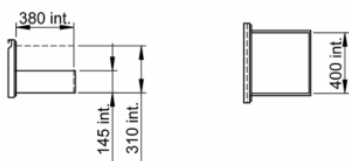

FRIONOR refrigerated back bar

6 Drawers

C5372

Intérieur
de porte

Tiroir

Technical Specifications

TYPE OF INSTALLATION	
MEASUREMENT DIMENSIONS (MM)	L. 2002 x d.513 x h.860
MODULE	
FINITION	
NUMBER OF RACK(S)	
NOMBRE BOUTEILLES / CANNETTES PAR MODULE	
COLD	Ventilated
GROUP	On the right
CLOSING	BY KEY
DEFROSTING	Automatic
USEFUL CAPACITY (L)	442
LIGHTING	LED
SOUND LEVEL (DBA)	42
TEMPERATURE RANGE (°C)	2 to 10
REFRIGERANT FLUID	R290
WEIGHT (KG)	138
POWER (W)	250
POWER SUPPLY	