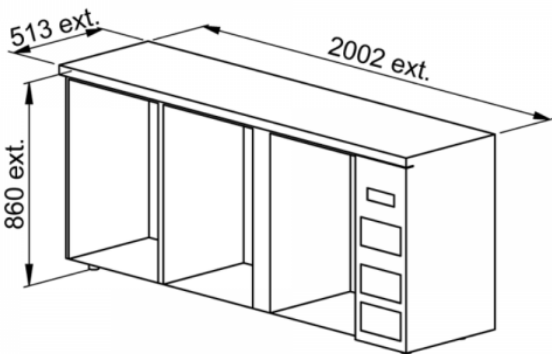

FRIONOR refrigerated back bar

6 Drawers

C5372

Intérieur
de porte

Tiroir

Technical Specifications

TYPE OF INSTALLATION	
MEASUREMENT DIMENSIONS (MM)	L. 2002 x d.513 x h.860
MODULE	
FINITION	
NUMBER OF RACK(S)	
NOMBRE BOUTEILLES / CANNETTES PAR MODULE	
COLD	Ventilated
GROUP	On the right
CLOSING	BY KEY
DEFROSTING	Automatic
USEFUL CAPACITY (L)	442
LIGHTING	LED
SOUND LEVEL (DBA)	42
TEMPERATURE RANGE (°C)	2 to 10
REFRIGERANT FLUID	R290
WEIGHT (KG)	138
POWER (W)	250
POWER SUPPLY	