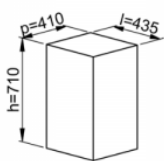

FRIONOR refrigerated back bar

1 solid door 6 drawers

C5377

Intérieur
de porte

Tiroir

Technical Specifications

TYPE OF INSTALLATION	
MEASUREMENT DIMENSIONS (MM)	L.2542 x d.513 x h.860
MODULE	
FINITION	
NUMBER OF RACK(S)	
NOMBRE BOUTEILLES / CANNETTES PAR MODULE	
COLD	Ventilated
GROUP	On the right
CLOSING	BY KEY
DEFROSTING	Automatic
USEFUL CAPACITY (L)	605
LIGHTING	LED
SOUND LEVEL (DBA)	42
TEMPERATURE RANGE (°C)	2 to 10
REFRIGERANT FLUID	R290
WEIGHT (KG)	
POWER (W)	320
POWER SUPPLY	