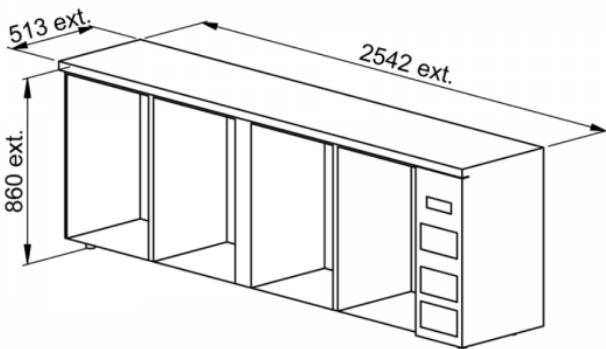

FRIONOR refrigerated back bar

1 solid door 6 drawers

C5377

Intérieur
de porte

Tiroir

Technical Specifications

TYPE OF INSTALLATION	
MEASUREMENT DIMENSIONS (MM)	L.2542 x d.513 x h.860
MODULE	
FINITION	
NUMBER OF RACK(S)	
NOMBRE BOUTEILLES / CANNETTES PAR MODULE	
COLD	Ventilated
GROUP	On the right
CLOSING	BY KEY
DEFROSTING	Automatic
USEFUL CAPACITY (L)	605
LIGHTING	LED
SOUND LEVEL (DBA)	42
TEMPERATURE RANGE (°C)	2 to 10
REFRIGERANT FLUID	R290
WEIGHT (KG)	
POWER (W)	320
POWER SUPPLY	