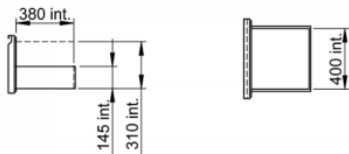

FRIONOR refrigerated back bar

1 solid door 6 drawers

C5377

Intérieur
de porte

Tiroir

Technical Specifications

TYPE OF INSTALLATION	
MEASUREMENT DIMENSIONS (MM)	L.2542 x d.513 x h.860
MODULE	
FINITION	
NUMBER OF RACK(S)	
NOMBRE BOUTEILLES / CANNETTES PAR MODULE	
COLD	Ventilated
GROUP	On the right
CLOSING	BY KEY
DEFROSTING	Automatic
USEFUL CAPACITY (L)	605
LIGHTING	LED
SOUND LEVEL (DBA)	42
TEMPERATURE RANGE (°C)	2 to 10
REFRIGERANT FLUID	R290
WEIGHT (KG)	
POWER (W)	320
POWER SUPPLY	