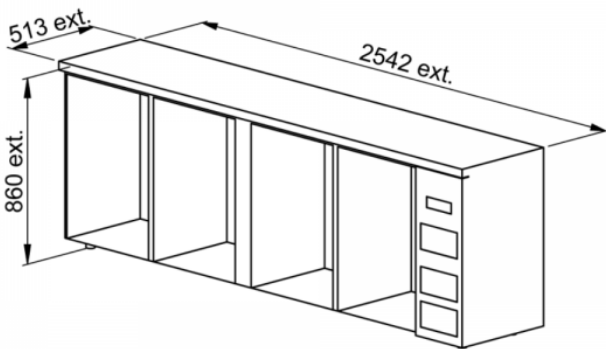

# FRIONOR refrigerated back bar

8 drawers

C5378

Intérieur de porte

Tiroir

## Technical Specifications

TYPE OF INSTALLATION	
MEASUREMENT DIMENSIONS (MM)	L.2542 x d.513 x h.860
MODULE	
FINITION	
NUMBER OF RACK(S)	
NOMBRE BOUTEILLES / CANNETTES PAR MODULE	
COLD	Ventilated
GROUP	On the right
CLOSING	BY KEY
DEFROSTING	Automatic
USEFUL CAPACITY (L)	605
LIGHTING	LED
SOUND LEVEL (DBA)	42
TEMPERATURE RANGE (°C)	2 to 10
REFRIGERANT FLUID	R290
WEIGHT (KG)	
POWER (W)	320
POWER SUPPLY	