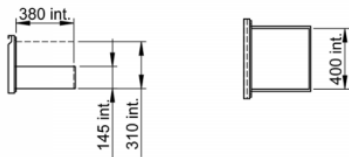

# FRIONOR refrigerated back bar

8 drawers

C5378

Intérieur de porte

Tiroir

## Technical Specifications

TYPE OF INSTALLATION	
MEASUREMENT DIMENSIONS (MM)	L.2542 x d.513 x h.860
MODULE	
FINITION	
NUMBER OF RACK(S)	
NOMBRE BOUTEILLES / CANNETTES PAR MODULE	
COLD	Ventilated
GROUP	On the right
CLOSING	BY KEY
DEFROSTING	Automatic
USEFUL CAPACITY (L)	605
LIGHTING	LED
SOUND LEVEL (DBA)	42
TEMPERATURE RANGE (°C)	2 to 10
REFRIGERANT FLUID	R290
WEIGHT (KG)	
POWER (W)	320
POWER SUPPLY	