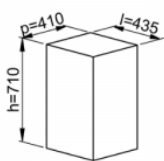

# FRIONOR refrigerated back bar

8 drawers

C5378

Intérieur de porte

Tiroir

## Technical Specifications

TYPE OF INSTALLATION	
MEASUREMENT DIMENSIONS (MM)	L.2542 x d.513 x h.860
MODULE	
FINITION	
NUMBER OF RACK(S)	
NOMBRE BOUTEILLES / CANNETTES PAR MODULE	
COLD	Ventilated
GROUP	On the right
CLOSING	BY KEY
DEFROSTING	Automatic
USEFUL CAPACITY (L)	605
LIGHTING	LED
SOUND LEVEL (DBA)	42
TEMPERATURE RANGE (°C)	2 to 10
REFRIGERANT FLUID	R290
WEIGHT (KG)	
POWER (W)	320
POWER SUPPLY	