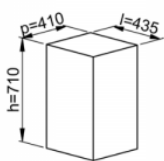

## FRIONOR refrigerated back bar

1 glass door 6 drawers

C5382

Intérieur  
de porte

Tiroir

## Technical Specifications

TYPE OF INSTALLATION	
MEASUREMENT DIMENSIONS (MM)	L.2542 x d.513 x h.860
MODULE	
FINITION	
NUMBER OF RACK(S)	
NOMBRE BOUTEILLES / CANNETTES PAR MODULE	
COLD	Ventilated
GROUP	On the right
CLOSING	BY KEY
DEFROSTING	Automatic
USEFUL CAPACITY (L)	605
LIGHTING	LED
SOUND LEVEL (DBA)	42
TEMPERATURE RANGE (°C)	2 to 10
REFRIGERANT FLUID	R290
WEIGHT (KG)	
POWER (W)	320
POWER SUPPLY	