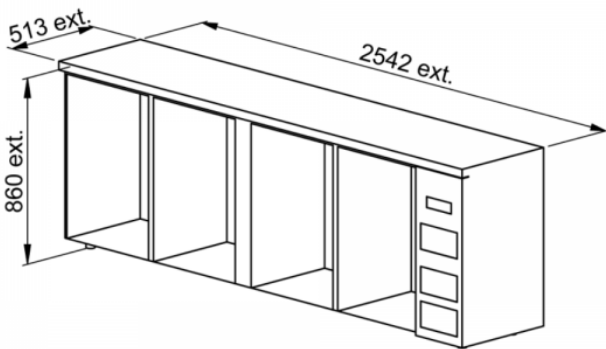

## FRIONOR refrigerated back bar

1 glass door 6 drawers

C5382

Intérieur  
de porte

Tiroir

## Technical Specifications

TYPE OF INSTALLATION	
MEASUREMENT DIMENSIONS (MM)	L.2542 x d.513 x h.860
MODULE	
FINITION	
NUMBER OF RACK(S)	
NOMBRE BOUTEILLES / CANNETTES PAR MODULE	
COLD	Ventilated
GROUP	On the right
CLOSING	BY KEY
DEFROSTING	Automatic
USEFUL CAPACITY (L)	605
LIGHTING	LED
SOUND LEVEL (DBA)	42
TEMPERATURE RANGE (°C)	2 to 10
REFRIGERANT FLUID	R290
WEIGHT (KG)	
POWER (W)	320
POWER SUPPLY	