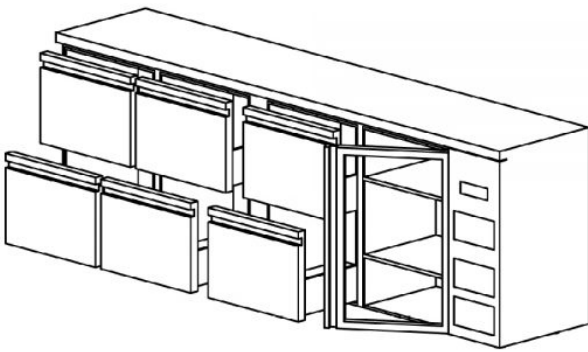

## FRIONOR refrigerated back bar

1 glass door 6 drawers

C5382

Intérieur  
de porte

Tiroir

## Technical Specifications

TYPE OF INSTALLATION	
MEASUREMENT DIMENSIONS (MM)	L.2542 x d.513 x h.860
MODULE	
FINITION	
NUMBER OF RACK(S)	
NOMBRE BOUTEILLES / CANNETTES PAR MODULE	
COLD	Ventilated
GROUP	On the right
CLOSING	BY KEY
DEFROSTING	Automatic
USEFUL CAPACITY (L)	605
LIGHTING	LED
SOUND LEVEL (DBA)	42
TEMPERATURE RANGE (°C)	2 to 10
REFRIGERANT FLUID	R290
WEIGHT (KG)	
POWER (W)	320
POWER SUPPLY	