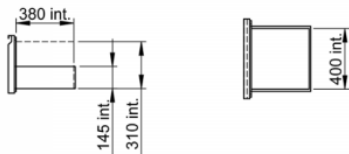

## FRIONOR refrigerated back bar

1 glass door 6 drawers

C5382

Intérieur  
de porte

Tiroir

## Technical Specifications

TYPE OF INSTALLATION	
MEASUREMENT DIMENSIONS (MM)	L.2542 x d.513 x h.860
MODULE	
FINITION	
NUMBER OF RACK(S)	
NOMBRE BOUTEILLES / CANNETTES PAR MODULE	
COLD	Ventilated
GROUP	On the right
CLOSING	BY KEY
DEFROSTING	Automatic
USEFUL CAPACITY (L)	605
LIGHTING	LED
SOUND LEVEL (DBA)	42
TEMPERATURE RANGE (°C)	2 to 10
REFRIGERANT FLUID	R290
WEIGHT (KG)	
POWER (W)	320
POWER SUPPLY	