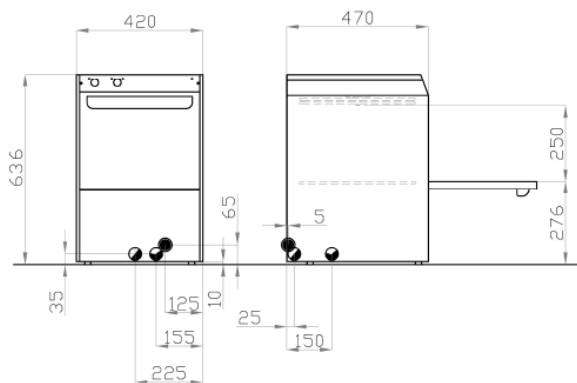

Technical Specifications

MEASUREMENT DIMENSIONS (MM)	
SOFTENER	included
BODYWORK	stainless steel
GLASS PASSAGE HEIGHT (MM)	250
DURATION OF CYCLES (SC)	120
DRAIN PUMP	
DOSE RINSE PRODUCT	
TANK CAPACITY (L)	11
CONSO. WATER PER CYCLE (L)	
SOUND LEVEL (DB)	48
CART NUMBER	2
CART DIMENSION (MM)	
WASHING TEMPERATURE (°C)	
RINCING TEMPERATURE (°C)	
ROOM TEMPERATURE (°C)	
TEMPÉRATURE ENTRÉ EAU (°C)	
HARDNESS WATER SUPPLY. (°DF)	
WEIGHT (KG)	
POWER SUPPLY	
PUISSANCE (KW)	
GROUNDING OUTLET	Mandatory
PROTECTION FACTOR	IPX1