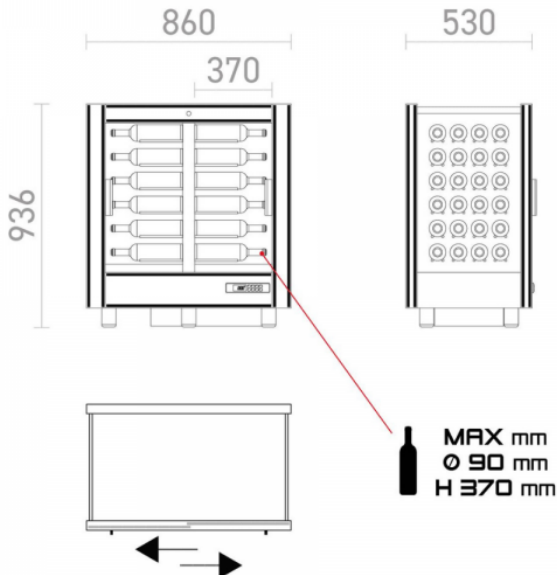

## opaque rear refrigerated wine display case

R3043

Style and design

Closing of keyed doors

White LED Lighting

Sliding doors

Various colours available as standard (Cherry, Natural, Wenge, White, Black)

Sober and elegant, this refrigerated wine display case keeps a deliberately minimalist and essential style: your bottles will not go unnoticed thanks to their horizontal arrangement.

## Technical Specifications

TYPE OF INSTALLATION	
MEASUREMENT DIMENSIONS (MM)	
FEET	
FINITION	
COLD	ventilated/satic
DOOR	
USEFUL CAPACITY (L)	
LIGHTING	LED
TEMPERATURE RANGE (°C)	
REFRIGERANT FLUID	R134A
WEIGHT	66
MAXIMUM POWER	
THERMOSTAT (TEMPÉRATURE DE LA RÉSERVE FROID)	electronic