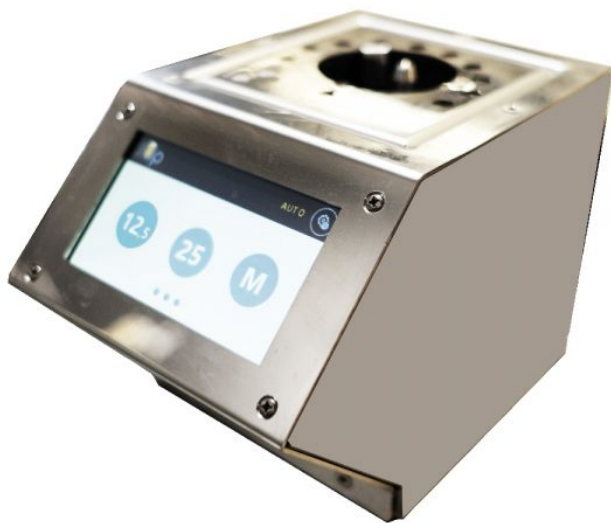

Box Up - Beer Up

1 draft

L02491BU

MADE IN FRANCE

Counter top installation via standard connection
 Easy to use: Pre-programmed multi-filling and automatic or manual filling from below the cup
 Lighting for bottom filling of the cup
 With grids for 25 cl and 50 cl cups
 Easy:Economic: Faster and more profitable
 Ecological: Washable and reusable glasses (about 500 uses)

Innovative, the Box-Up Beer-up allows you to serve differently, without constraint. It can be adapted to a counter to complement or replace traditional columns. No need to know how to draw beer: simply place the glass in the opening and the filler fills it up by itself, to the nearest centilitre. It thus ensures a gain in speed and therefore a much higher yield. A classic service is also possible thanks to a removable spout, recommended for the beginning and end of the barrel. The Box Up Beer-Up is designed for intensive use. Equipped with a volumetric counter, it will allow you to count the actual bedding of your establishment. It adapts to a new or existing standard python installation upstream / downstream. It is supplied with 2 cup grids: 1 grid of 1 draft X 25 cl or 1 draft X 50cl. The cups are washable in dishwashers and glass washers. It comes with 50 cups of 25 cl.