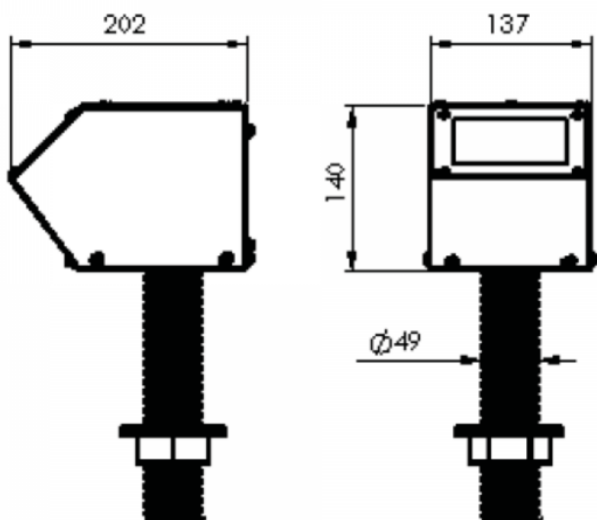

Box Up - Beer Up

1 draft

L02491BU

MADE IN FRANCE

Counter top installation via standard connection
 Easy to use: Pre-programmed multi-filling and automatic or manual filling from below the cup
 Lighting for bottom filling of the cup
 With grids for 25 cl and 50 cl cups
 Easy:Economic: Faster and more profitable
 Ecological: Washable and reusable glasses (about 500 uses)

Innovative, the Box-Up Beer-up allows you to serve differently, without constraint. It can be adapted to a counter to complement or replace traditional columns. No need to know how to draw beer: simply place the glass in the opening and the filler fills it up by itself, to the nearest centilitre. It thus ensures a gain in speed and therefore a much higher yield. A classic service is also possible thanks to a removable spout, recommended for the beginning and end of the barrel. The Box Up Beer-Up is designed for intensive use. Equipped with a volumetric counter, it will allow you to count the actual bedding of your establishment. It adapts to a new or existing standard python installation upstream / downstream. It is supplied with 2 cup grids: 1 grid of 1 draft X 25 cl or 1 draft X 50cl. The cups are washable in dishwashers and glass washers. It comes with 50 cups of 25 cl.